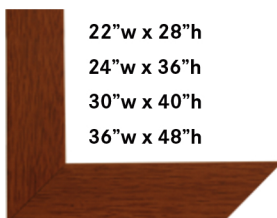

22" w x 28" h
24" w x 36" h
30" w x 40" h
36" w x 48" h

Item #: 80

TUDOR Color: Black

22" w x 28" h
24" w x 36" h
30" w x 40" h
36" w x 48" h

Item #: B3452

TUDOR Color: Chestnut

22" w x 28" h
24" w x 36" h
30" w x 40" h
36" w x 48" h

Item #: B4285

TUDOR Color: Brown

22" w x 28" h
24" w x 36" h
30" w x 40" h
36" w x 48" h

Item #: B4286

WINDSOR Color: Silver, Brown

22" w x 28" h
24" w x 36" h
30" w x 40" h
36" w x 48" h

Item #: B134