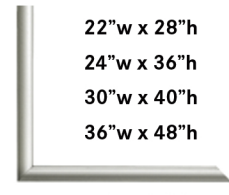

WALL FRAMES STYLE GUIDE

EURO Color: Black

22" w x 28" h
24" w x 36" h
30" w x 40" h
36" w x 48" h

Item #: 626

EURO Color: Silver

22" w x 28" h
24" w x 36" h
30" w x 40" h
36" w x 48" h

Item #: 626

DECO Color: Black

22" w x 28" h
24" w x 36" h
30" w x 40" h
36" w x 48" h

Item #: 90

DECO Color: Satin Gold

22" w x 28" h
24" w x 36" h
30" w x 40" h
36" w x 48" h

Item #: 90

DECO Color: Silver

22" w x 28" h
24" w x 36" h
30" w x 40" h
36" w x 48" h

Item #: 90

JAZZ Color: Silver, Gold, Brown

22" w x 28" h
24" w x 36" h
30" w x 40" h
36" w x 48" h

Item #: A213

MANOR Color: Silver, Brass, Gold Tone Trim

22" w x 28" h
24" w x 36" h
30" w x 40" h
36" w x 48" h