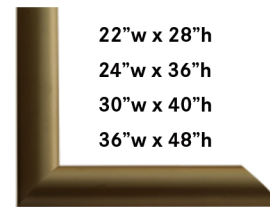

WALL FRAMES STYLE GUIDE

EURO Color: Black

22" w x 28" h
24" w x 36" h
30" w x 40" h
36" w x 48" h

Item #: 626

EURO Color: Silver

22" w x 28" h
24" w x 36" h
30" w x 40" h
36" w x 48" h

Item #: 626

DECO Color: Black

SOHO Color: Brass

22" w x 28" h
24" w x 36" h
30" w x 40" h
36" w x 48" h

Item #: 80

SOHO Color: Black

22" w x 28" h
24" w x 36" h
30" w x 40" h
36" w x 48" h

Item #: 80

SOHO Color: Satin Gold

22" w x 28" h
24" w x 36" h
30" w x 40" h
36" w x 48" h

Item #: 80

SOHO Color: Graphite

22" w x 28" h
24" w x 36" h
30" w x 40" h
36" w x 48" h

Item #: 80

SOHO Color: Bronze

22" w x 28" h
24" w x 36" h
30" w x 40" h
36" w x 48" h

Item #: 80

SOHO Color: Silver

22" w x 28" h
24" w x 36" h
30" w x 40" h
36" w x 48" h

Item #: 80

TUDOR Color: Black

22" w x 28" h
24" w x 36" h
30" w x 40" h
36" w x 48" h

Item #: B3452

TUDOR Color: Chestnut

22" w x 28" h
24" w x 36" h
30" w x 40" h
36" w x 48" h