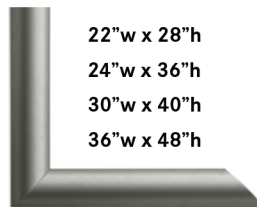

Item #: B133

SOHO Color: Graphite

22" w x 28" h
24" w x 36" h
30" w x 40" h
36" w x 48" h