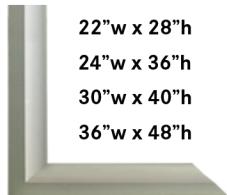

WALL FRAMES STYLE GUIDE

EURO Color: Black

22" w x 28" h
24" w x 36" h
30" w x 40" h
36" w x 48" h

Item #: 626

EURO Color: Silver

22" w x 28" h
24" w x 36" h
30" w x 40" h
36" w x 48" h

Item #: 626

DECO Color: Black

22" w x 28" h
24" w x 36" h
30" w x 40" h
36" w x 48" h

Item #: 90

DECO Color: Satin Gold

22" w x 28" h
24" w x 36" h
30" w x 40" h
36" w x 48" h

Item #: 90

DECO Color: Silver

22" w x 28" h
24" w x 36" h
30" w x 40" h
36" w x 48" h