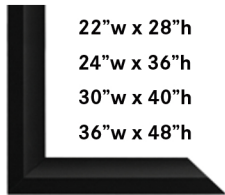

WALL FRAMES STYLE GUIDE

EURO Color: Black

22" w x 28" h
24" w x 36" h
30" w x 40" h
36" w x 48" h

Item #: 626

EURO Color: Silver

22" w x 28" h
24" w x 36" h
30" w x 40" h
36" w x 48" h

Item #: 626

DECO Color: Black

22" w x 28" h
24" w x 36" h
30" w x 40" h
36" w x 48" h

Item #: 90

DECO Color: Satin Gold

22" w x 28" h
24" w x 36" h
30" w x 40" h
36" w x 48" h

Item #: 90

DECO Color: Silver

22" w x 28" h
24" w x 36" h
30" w x 40" h
36" w x 48" h