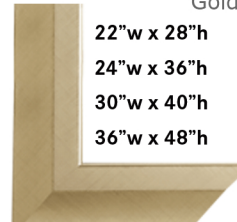

WALL FRAMES STYLE GUIDE

EURO Color: Black

22" w x 28" h
24" w x 36" h
30" w x 40" h
36" w x 48" h

Item #: 626

EURO Color: Silver

22" w x 28" h
24" w x 36" h
30" w x 40" h
36" w x 48" h

Item #: 626

DECO Color: Black

22" w x 28" h
24" w x 36" h
30" w x 40" h
36" w x 48" h

Item #: 90

DECO Color: Satin Gold

22" w x 28" h
24" w x 36" h
30" w x 40" h
36" w x 48" h

Item #: 90

DECO Color: Silver

22" w x 28" h
24" w x 36" h
30" w x 40" h
36" w x 48" h

Item #: B6650

PICADILLY Color: Gold, Brown

22" w x 28" h
24" w x 36" h
30" w x 40" h
36" w x 48" h

Item #: B133

PRADO Color: Silver with Gold Sheen

22" w x 28" h
24" w x 36" h
30" w x 40" h
36" w x 48" h

Item #: C119

SOHO Color: Brass

22" w x 28" h
24" w x 36" h
30" w x 40" h
36" w x 48" h

Item #: 80

SOHO Color: Black

22" w x 28" h
24" w x 36" h
30" w x 40" h
36" w x 48" h

Item #: 80

SOHO Color: Satin Gold

22" w x 28" h
24" w x 36" h
30" w x 40" h
36" w x 48" h