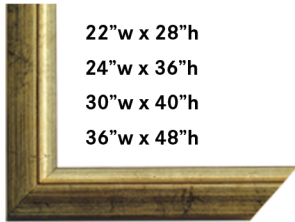

WALL FRAMES STYLE GUIDE

EURO Color: Black

22" w x 28" h
24" w x 36" h
30" w x 40" h
36" w x 48" h

Item #: 626

EURO Color: Silver

22" w x 28" h
24" w x 36" h
30" w x 40" h
36" w x 48" h

Item #: 626

DECO Color: Black

22" w x 28" h
24" w x 36" h
30" w x 40" h
36" w x 48" h

Item #: 90

DECO Color: Satin Gold

22" w x 28" h
24" w x 36" h
30" w x 40" h
36" w x 48" h

Item #: 90

DECO Color: Silver

22" w x 28" h
24" w x 36" h
30" w x 40" h
36" w x 48" h

Item #: 90

JAZZ Color: Silver, Gold, Brown

22" w x 28" h
24" w x 36" h
30" w x 40" h
36" w x 48" h

Item #: A213

MANOR Color: Silver, Brass, Gold Tone Trim

22" w x 28" h
24" w x 36" h
30" w x 40" h
36" w x 48" h