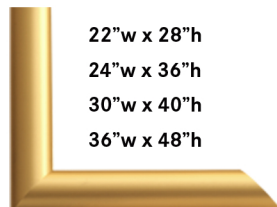

WALL FRAMES STYLE GUIDE

EURO Color: Black

22" w x 28" h
24" w x 36" h
30" w x 40" h
36" w x 48" h

Item #: 626

EURO Color: Silver

22" w x 28" h
24" w x 36" h
30" w x 40" h
36" w x 48" h

Item #: 626

DECO Color: Black

22" w x 28" h
24" w x 36" h
30" w x 40" h
36" w x 48" h

Item #: 90

DECO Color: Satin Gold

22" w x 28" h
24" w x 36" h
30" w x 40" h
36" w x 48" h

Item #: 90

DECO Color: Silver

22" w x 28" h
24" w x 36" h
30" w x 40" h
36" w x 48" h

Item #: B6650

PICADILLY Color: Gold, Brown

22" w x 28" h
24" w x 36" h
30" w x 40" h
36" w x 48" h

Item #: B133

PRADO Color: Silver with Gold Sheen

22" w x 28" h
24" w x 36" h
30" w x 40" h
36" w x 48" h

Item #: C119

SOHO Color: Brass

22" w x 28" h
24" w x 36" h
30" w x 40" h
36" w x 48" h

Item #: 80

SOHO Color: Black

22" w x 28" h
24" w x 36" h
30" w x 40" h
36" w x 48" h

Item #: 80

SOHO Color: Satin Gold

22" w x 28" h
24" w x 36" h
30" w x 40" h
36" w x 48" h