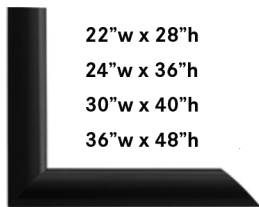

WALL FRAMES STYLE GUIDE

EURO Color: Black

22" w x 28" h
24" w x 36" h
30" w x 40" h
36" w x 48" h

Item #: 626

EURO Color: Silver

22" w x 28" h
24" w x 36" h
30" w x 40" h
36" w x 48" h

Item #: 626

DECO Color: Black

22" w x 28" h
24" w x 36" h
30" w x 40" h
36" w x 48" h

Item #: 90

DECO Color: Satin Gold

22" w x 28" h
24" w x 36" h
30" w x 40" h
36" w x 48" h

Item #: 90

DECO Color: Silver

22" w x 28" h
24" w x 36" h
30" w x 40" h
36" w x 48" h

Item #: B6650

PICADILLY Color: Gold, Brown

22" w x 28" h
24" w x 36" h
30" w x 40" h
36" w x 48" h

Item #: B133

PRADO Color: Silver with Gold Sheen

22" w x 28" h
24" w x 36" h
30" w x 40" h
36" w x 48" h

Item #: C119

SOHO Color: Brass

22" w x 28" h
24" w x 36" h
30" w x 40" h
36" w x 48" h

Item #: 80

SOHO Color: Black

22" w x 28" h
24" w x 36" h
30" w x 40" h
36" w x 48" h

Item #: 80

SOHO Color: Satin Gold

22" w x 28" h
24" w x 36" h
30" w x 40" h
36" w x 48" h