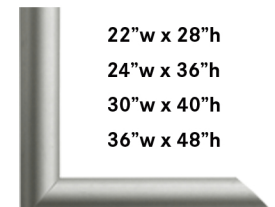

WALL FRAMES STYLE GUIDE

EURO Color: Black

22" w x 28" h
24" w x 36" h
30" w x 40" h
36" w x 48" h

Item #: 626

EURO Color: Silver

22" w x 28" h
24" w x 36" h
30" w x 40" h
36" w x 48" h

Item #: 626

DECO Color: Black

SOHO Color: Brass

22" w x 28" h
24" w x 36" h
30" w x 40" h
36" w x 48" h

Item #: 80

SOHO Color: Black

22" w x 28" h
24" w x 36" h
30" w x 40" h
36" w x 48" h

Item #: 80

SOHO Color: Satin Gold

22" w x 28" h
24" w x 36" h
30" w x 40" h
36" w x 48" h

Item #: 80

SOHO Color: Graphite

22" w x 28" h
24" w x 36" h
30" w x 40" h
36" w x 48" h

Item #: 80

SOHO Color: Bronze

22" w x 28" h
24" w x 36" h
30" w x 40" h
36" w x 48" h

Item #: 80

SOHO Color: Silver

22" w x 28" h
24" w x 36" h
30" w x 40" h
36" w x 48" h

Item #: 80

TUDOR Color: Black

22" w x 28" h
24" w x 36" h
30" w x 40" h
36" w x 48" h

Item #: B3452

TUDOR Color: Chestnut

22" w x 28" h
24" w x 36" h
30" w x 40" h
36" w x 48" h