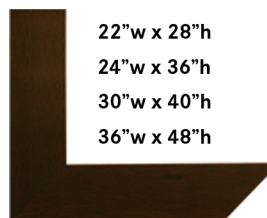

22" w x 28" h
24" w x 36" h
30" w x 40" h
36" w x 48" h

Item #: 80

TUDOR Color: Black

22" w x 28" h
24" w x 36" h
30" w x 40" h
36" w x 48" h

Item #: B3452

TUDOR Color: Chestnut

22" w x 28" h
24" w x 36" h
30" w x 40" h
36" w x 48" h

Item #: B4285

TUDOR Color: Brown

22" w x 28" h
24" w x 36" h
30" w x 40" h
36" w x 48" h

Item #: B4286

WINDSOR Color: Silver, Brown

22" w x 28" h
24" w x 36" h
30" w x 40" h
36" w x 48" h

Item #: B134