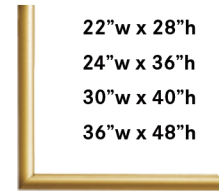

WALL FRAMES STYLE GUIDE

EURO Color: Black

22" w x 28" h
24" w x 36" h
30" w x 40" h
36" w x 48" h

Item #: 626

EURO Color: Silver

22" w x 28" h
24" w x 36" h
30" w x 40" h
36" w x 48" h

Item #: 626

DECO Color: Black

22" w x 28" h
24" w x 36" h
30" w x 40" h
36" w x 48" h

Item #: 90

DECO Color: Satin Gold

22" w x 28" h
24" w x 36" h
30" w x 40" h
36" w x 48" h

Item #: 90

DECO Color: Silver

22" w x 28" h
24" w x 36" h
30" w x 40" h
36" w x 48" h

Item #: 90

JAZZ Color: Silver, Gold, Brown

22" w x 28" h
24" w x 36" h
30" w x 40" h
36" w x 48" h

Item #: A213

MANOR Color: Silver, Brass, Gold Tone Trim

22" w x 28" h
24" w x 36" h
30" w x 40" h
36" w x 48" h