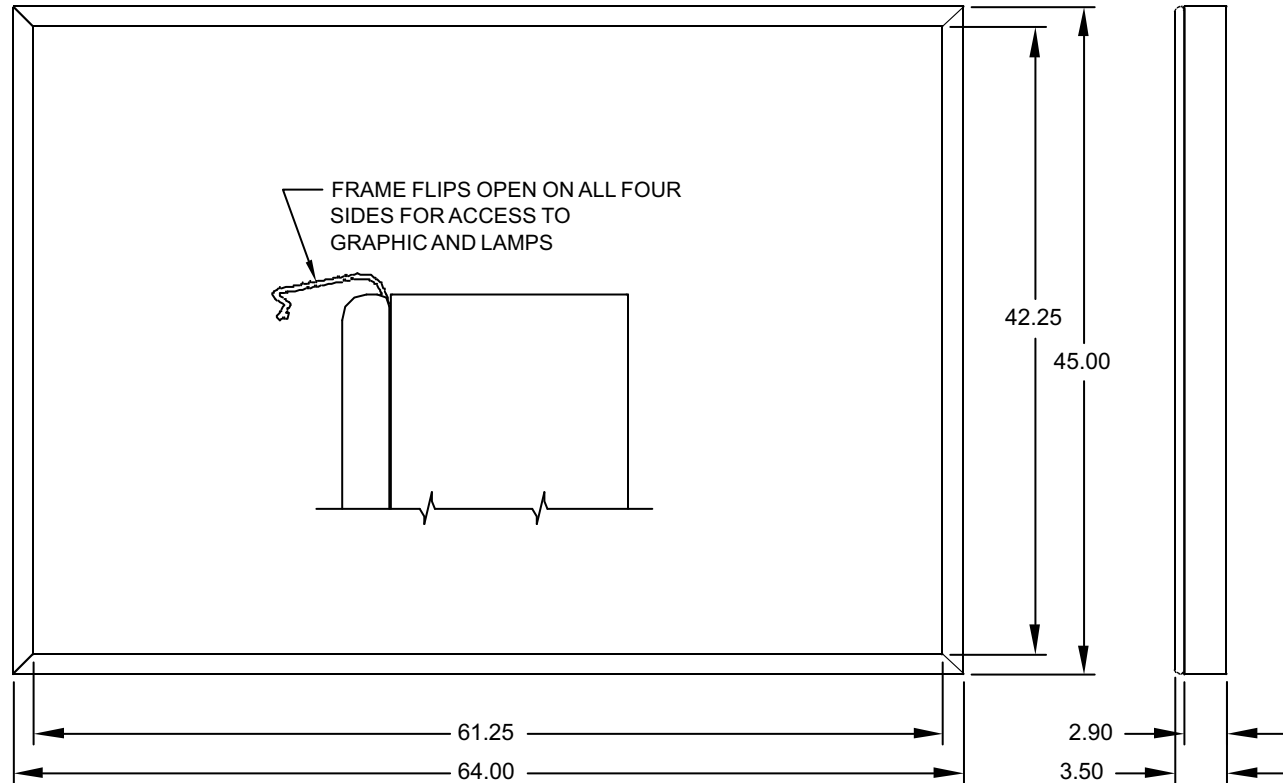

62" X 43" Lightbox

Outside Dimensions: 64" X 45"

Graphic Size: 62" X 43"

Single-Sided with 3.5" profile

Corners: **Square**

Circle Option

Hanging Orientation: Vertical Horizontal

Electrical: Standard (plug exit from lower left side)

Date: _____

ELECTRIC SERVICE: 120 VAC, 60 HZ

LAMPS: (8) FO40/950, 60"

TOTAL LAMP WATTAGE: 320W

TOTAL AMPS: 3.20A

 the
duratran
co.
800.962.3119

62" X 43" LUMINAIRE ULTRA II
3-1/2" DEPTH, SINGLE-SIDED
SQUARE CORNER FORMAT