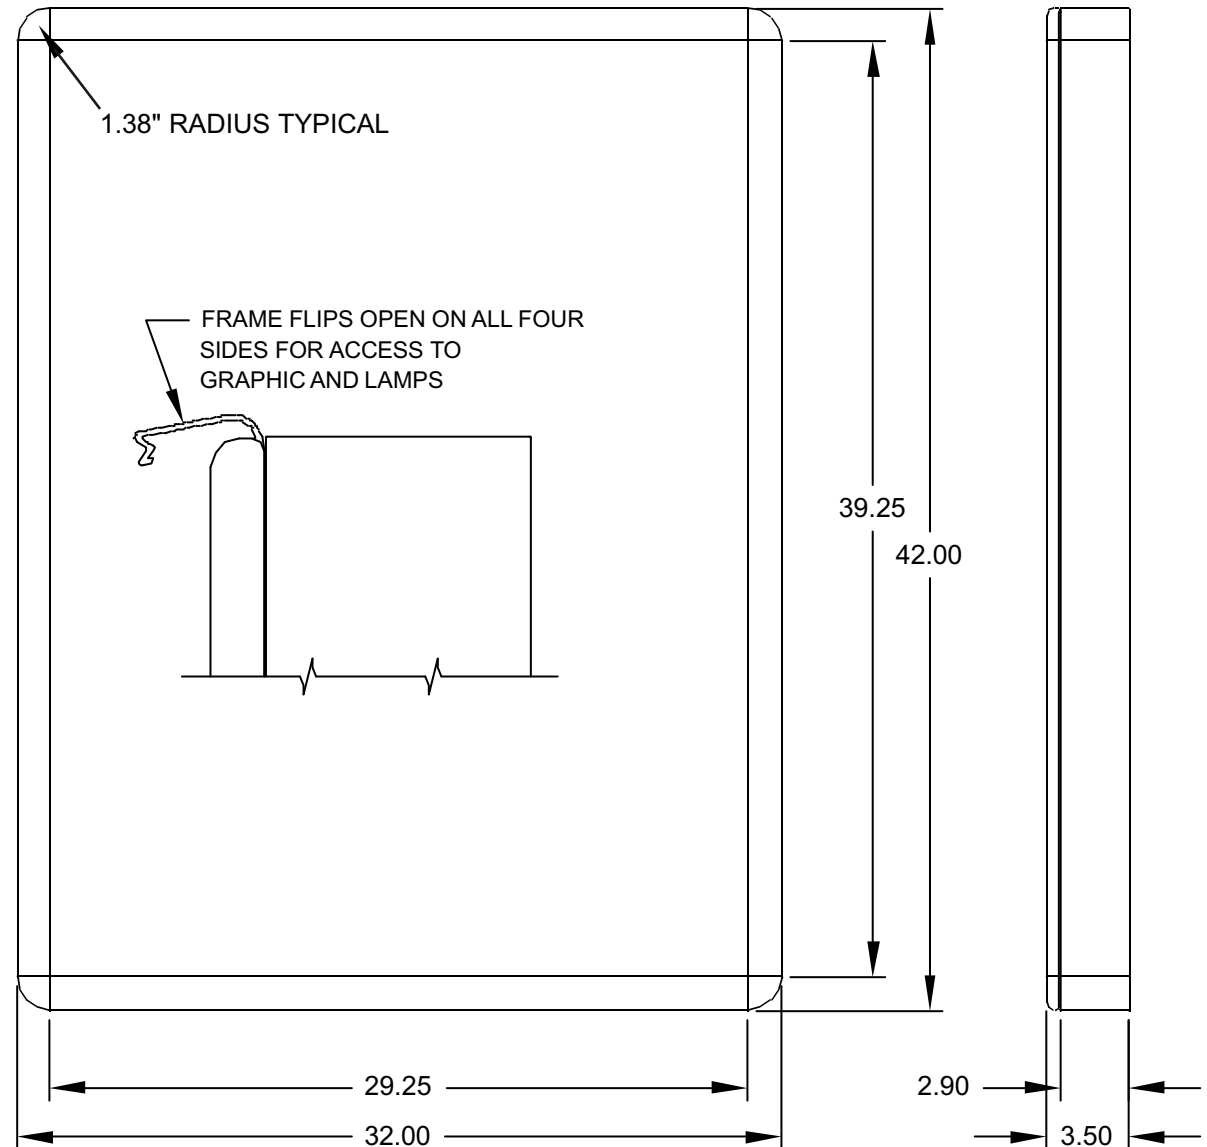

30" X 40" Lightbox

Outside Dimensions: 32" X 42"

Graphic Size: 30" X 40"

Single-Sided with 3.5" profile

Corners: **Round**

Circle Option

Hanging Orientation: Vertical Horizontal

Electrical: Standard (plug exit from lower left side)

Date: _____

ELECTRIC SERVICE: 120 VAC, 60 HZ

LAMPS: (6) FO28/950, 40"

TOTAL LAMP WATTAGE: 168W

TOTAL AMPS: 1.48A

the
duratran
co.
800.962.3119

30"x40" LUMINAIRE ULTRA II
3-1/2" DEPTH, SINGLE-SIDED
ROUND CORNER FORMAT