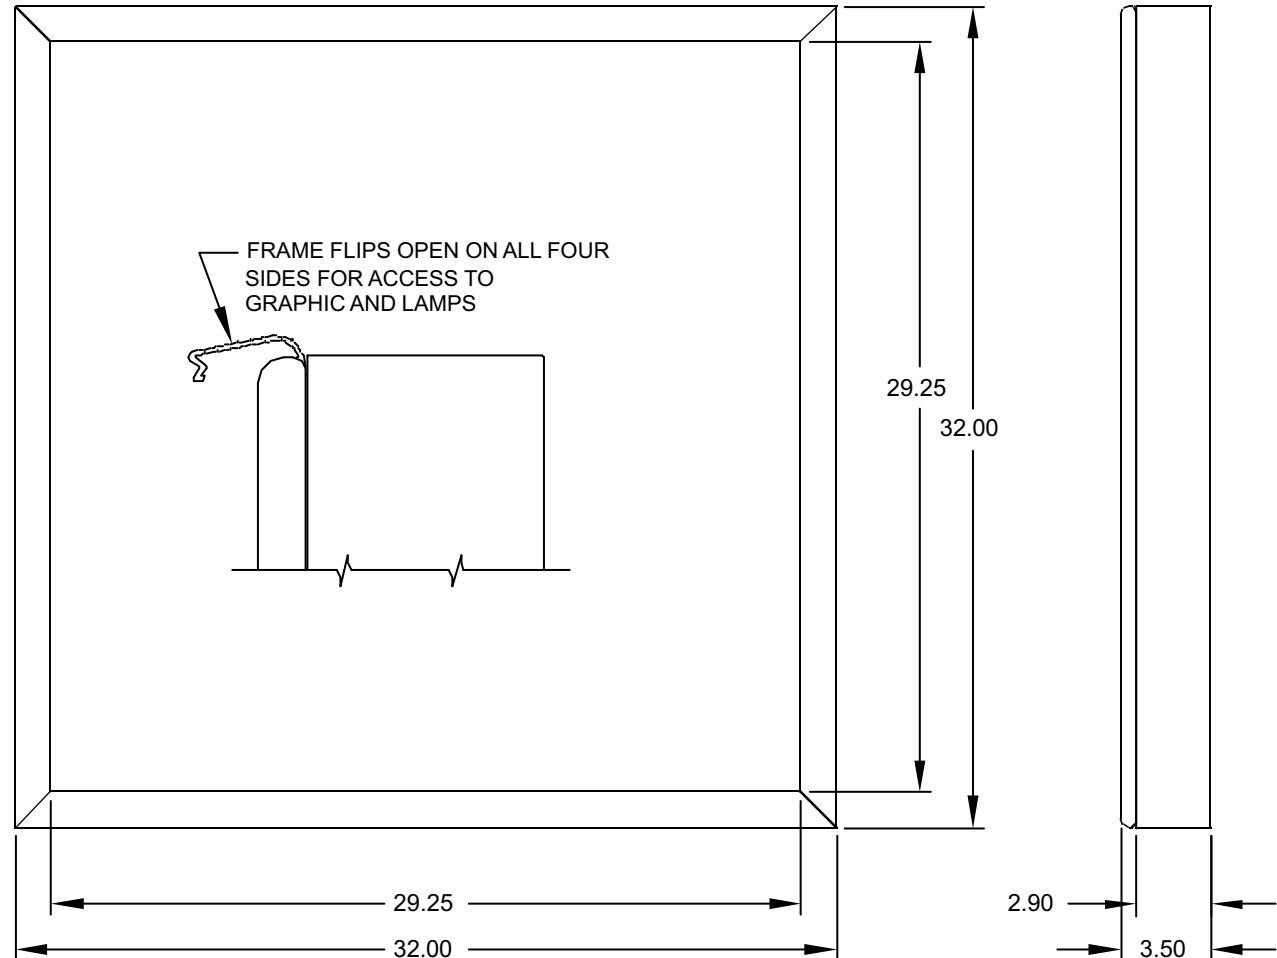

30" X 30" Lightbox

Outside Dimensions: 32" X 32"

Graphic Size: 30" X 30"

Single-Sided with 3.5" profile

Corners: **Square**

Circle Option

Hanging Orientation: Vertical Horizontal

Electrical: Standard (plug exit from lower left side)

Date: _____

ELECTRIC SERVICE: 120 VAC, 60 HZ

LAMPS: (6) FO21/950, 30"

TOTAL LAMP WATTAGE: 126W

TOTAL AMPS: 1.20A

800.962.3119

30"x30" LUMINAIRE ULTRA II
3-1/2" DEPTH, SINGLE-SIDED
SQUARE CORNER FORMAT

9/1/04